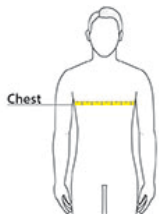

BELLA+CANVAS

BELLA+CANVAS® Youth Heather CVC Tee.
BC3001YCVC

PRODUCT MEASUREMENTS

	S	M	L	XL
Size	6-8	10-12	14-16	18-20
Body Length at Back	20 7/8	22 1/8	23 3/8	24 3/8
Chest	15 1/4	16 1/4	17 1/4	18 1/4

Body Length at Back: Measured from high point shoulder to finished hem at back.

Chest: Measured across the chest one inch below armhole when laid flat.

SIZE CHARTS

	S	M	L	XL
Size	6-8	10-12	14-16	18-20
Chest	28-30	30-32	32-34	34-36

SPEC SHEET + MEASUREMENTS

BELLA+CANVAS.

BELLA+CANVAS® Youth Heather CVC Tee.

BC3001YCVC

HOW TO MEASURE

CHEST

Measure under the arm and around the fullest part of the chest with arms down, keeping tape horizontal.

COLORS

Athletic Heather
PMS 428U

Black Heather
PMS BLACK
7CP

Dark Grey Heather
PMS 426C